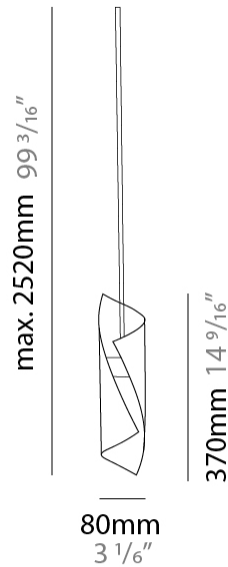

PROJECT
TYPE
SPECIFIER
QUANTITY
DATE

HUE SUSPENSION

D131006- _____
base number

1. To build a product code in our configurator select the specify button on the base model # product page
2. To build a manual product code on this datasheet choose from the options listed below in blue font and add the suffix to the base model #

GENERAL

Series: HUE
Brand: Knikerboker
Division: Design
Mounting Type: Suspension
Mounting Location: Ceiling
Subcategory: Pendant

PHYSICAL

Shape: Abstract
Diameter (mm): 80
Diameter (in): 3 1/8
Height (mm): 370
Height (in): 14 9/16
Max. Overall Height (mm): 2520
Max. Overall Height (in): 99 3/16
Light Distribution: Direct / Indirect
Fixture Finish: EWH / EBK / MAN / COF / PRD / SLF / GLF / CLF / BRL / EWS / EWG / EWC / EWR / EBS / EBG / EBC / EBC / EBB / MAS / MAD / MAC / MAB / COS / CGO / CCL / CBL / PRS / PRG / PRC / PRB
Fixture Material: Metal
Cable Details: 1 Silicone Cable 2000mm / 78 3/4"

ELECTRICAL

Number of Lamps: 1
Lamp Type: LED Retrofit
Lamp Shape: MR16
Bulb Included: Bulb Not Included
Max. Wattage Per Lamp (W): 6.5
Lamp Base: GU10
Input Voltage (V): 120

LED

OPTICAL

Optic°: 25

RATINGS AND CERTIFICATIONS

Certified By: Certified for North American Standards
IP rating: IP20