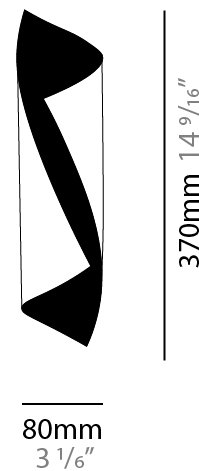

PROJECT	
TYPE	
SPECIFIER	
QUANTITY	
DATE	

HUE SURFACE

D133062- _____
base number

1. To build a product code in our configurator select the specify button on the base model # product page
2. To build a manual product code on this datasheet choose from the options listed below in blue font and add the suffix to the base model #

GENERAL

Series: HUE
Brand: Knikerboker
Division: Design
Mounting Type: Surface
Mounting Location: Wall

PHYSICAL

Shape: Cylinder
Diameter (mm): 80
Diameter (in): 3 1/8
Height (mm): 370
Height (in): 14 9/16
Light Distribution: Direct / Indirect
Fixture Finish: EWH / EBK / MAN / COF / PRD / SLF / GLF / CLF / BRL / EWS / EWG / EWC / EWR / EBS / EBG / EBC / EBC / EBB / MAS / MAD / MAC / MAB / COS / CGO / CCL / CBL / PRS / PRG / PRC / PRB
Fixture Material: Metal

ELECTRICAL

Number of Lamps: 2
Lamp Type: LED Retrofit
Bulb Included: Bulb Not Included
Max. Wattage Per Lamp (W): 2.5
Lamp Base: G9
Input Voltage (V): 120

LED

OPTICAL

RATINGS AND CERTIFICATIONS

Certified By: Certified for North American Standards
IP rating: IP20